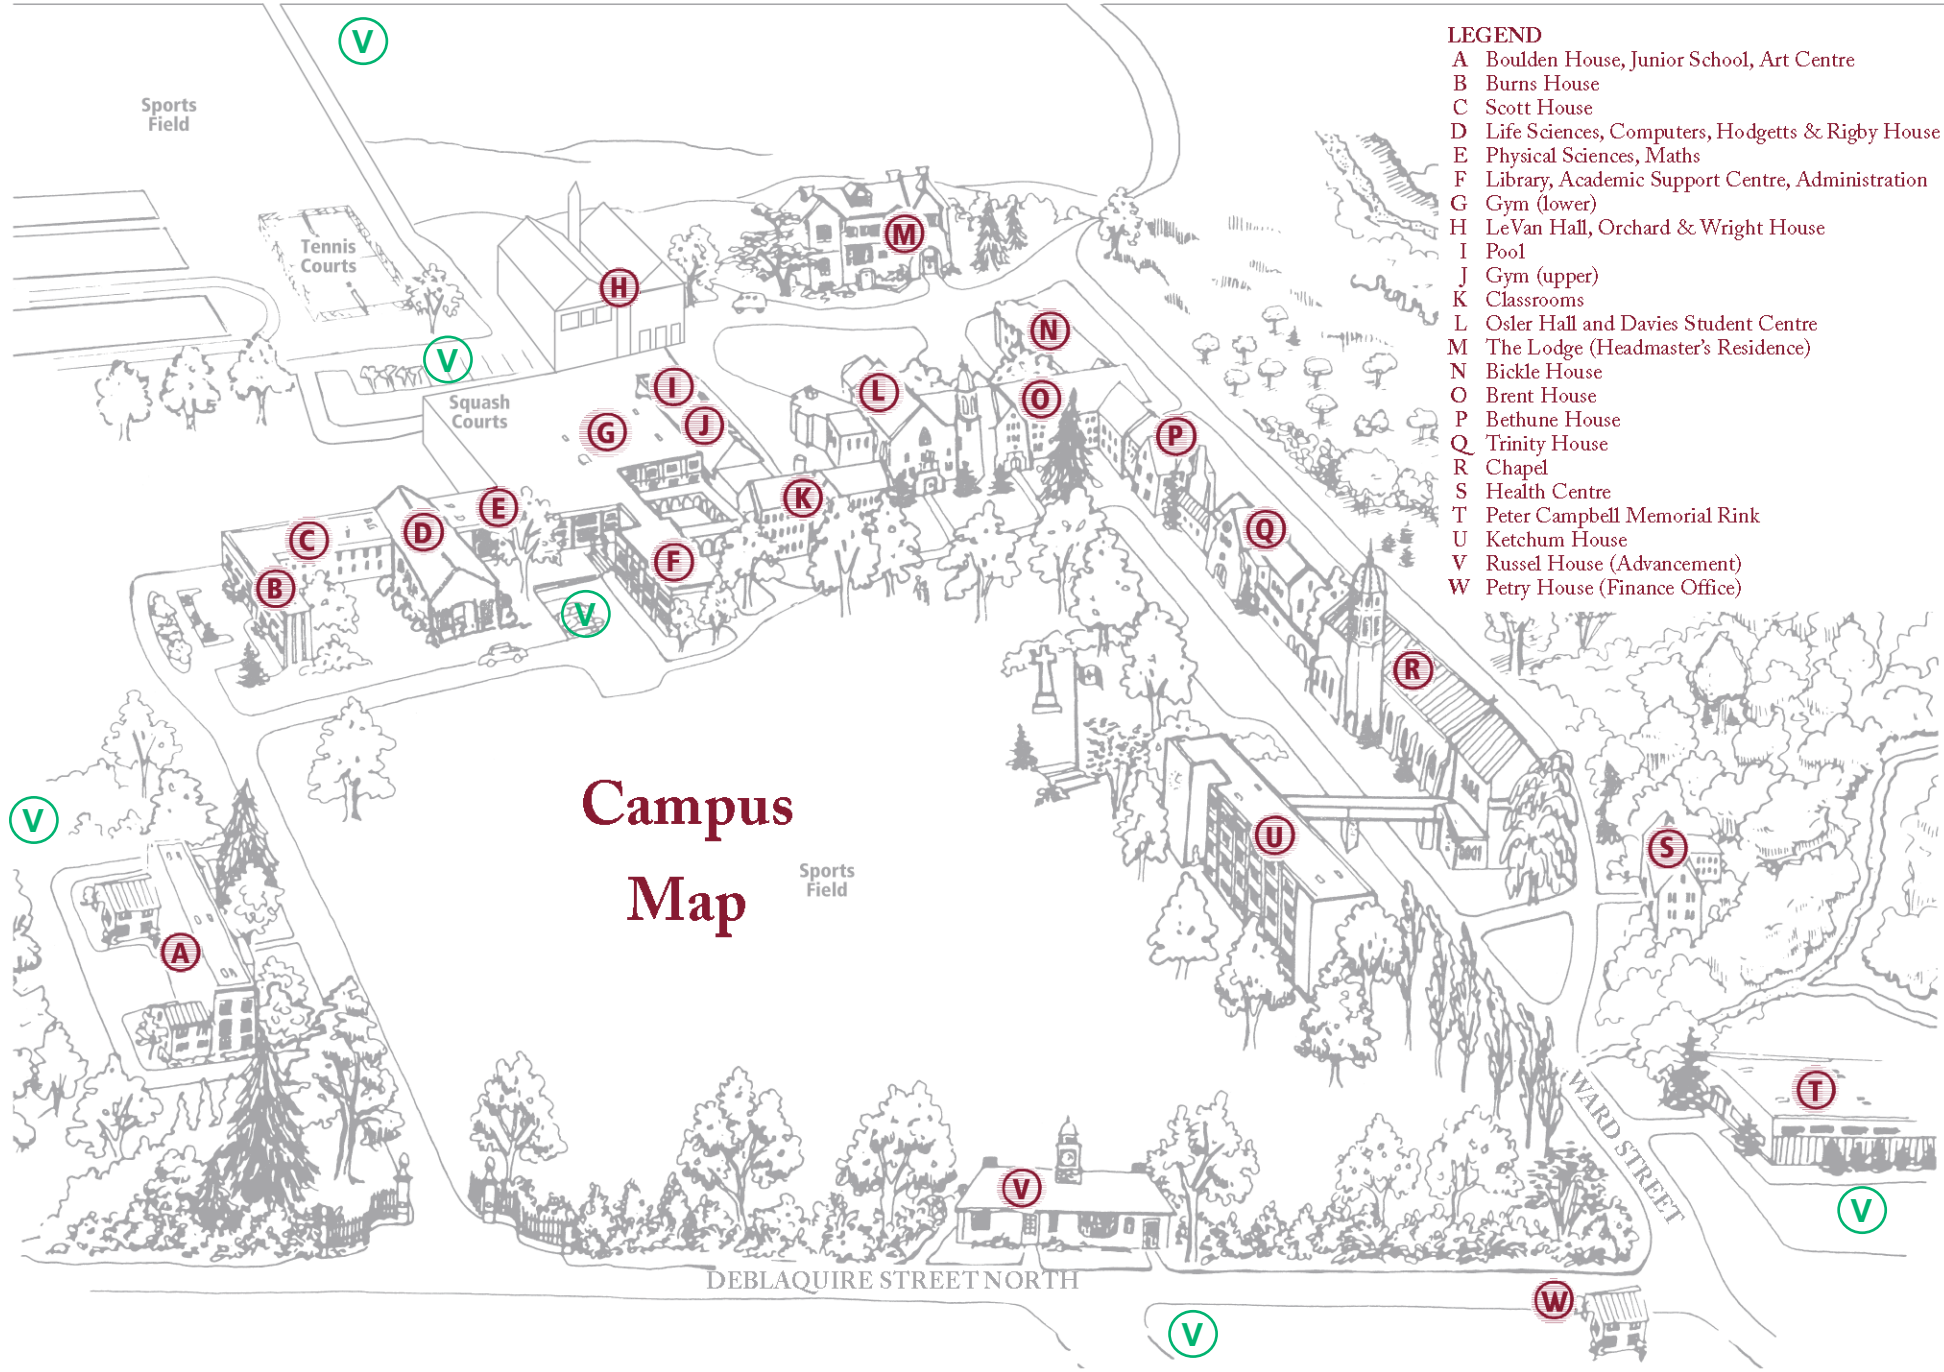

ROSE GLEN ROAD

**LEGEND**

- A Boulden House, Junior School, Art Centre
- B Burns House
- C Scott House
- D Life Sciences, Computers, Hodgetts & Rigby House
- E Physical Sciences, Maths
- F Library, Academic Support Centre, Administration
- G Gym (lower)
- H LeVan Hall, Orchard & Wright House
- I Pool
- J Gym (upper)
- K Classrooms
- L Osler Hall and Davies Student Centre
- M The Lodge (Headmaster's Residence)
- N Bickle House
- O Brent House
- P Bethune House
- Q Trinity House
- R Chapel
- S Health Centre
- T Peter Campbell Memorial Rink
- U Ketchum House
- V Russel House (Advancement)
- W Petry House (Finance Office)

**Campus  
Map**